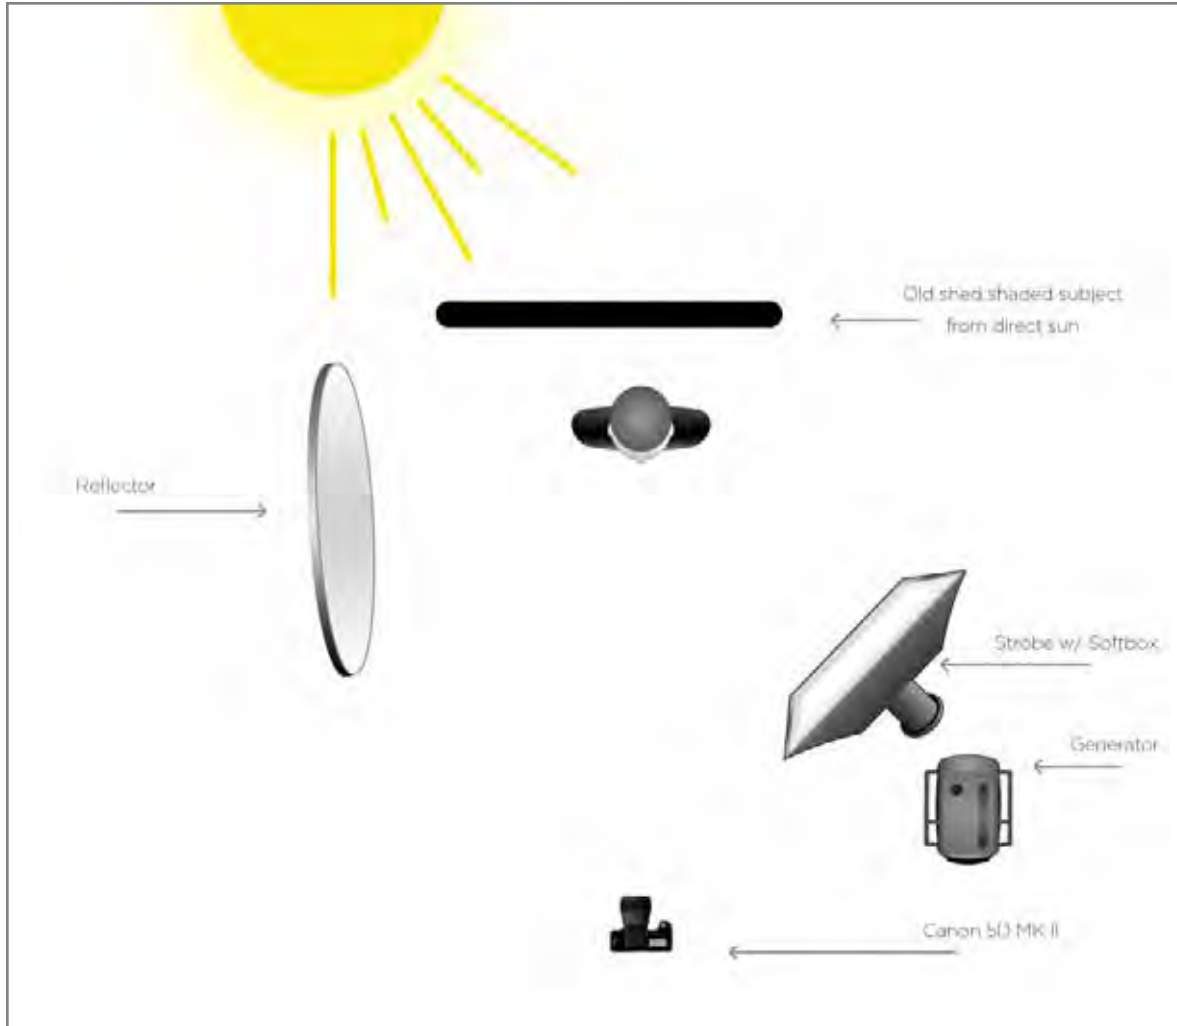

LIT

LIGHTING SKETCHES FROM
THE WORKBOOK OF HEIDI ANN

VOLUME ONE

IN THE GARDEN

EF 24-70mm f2.8L
1/160 sec @ f3.5
ISO 200

SUNSET

EF 70-200mm f2.8L IS
1/200 sec @ f25
ISO 100

WHIMSICAL WHITE

EF 24-70mm f2.8L

1/160 sec @ f18

ISO 100