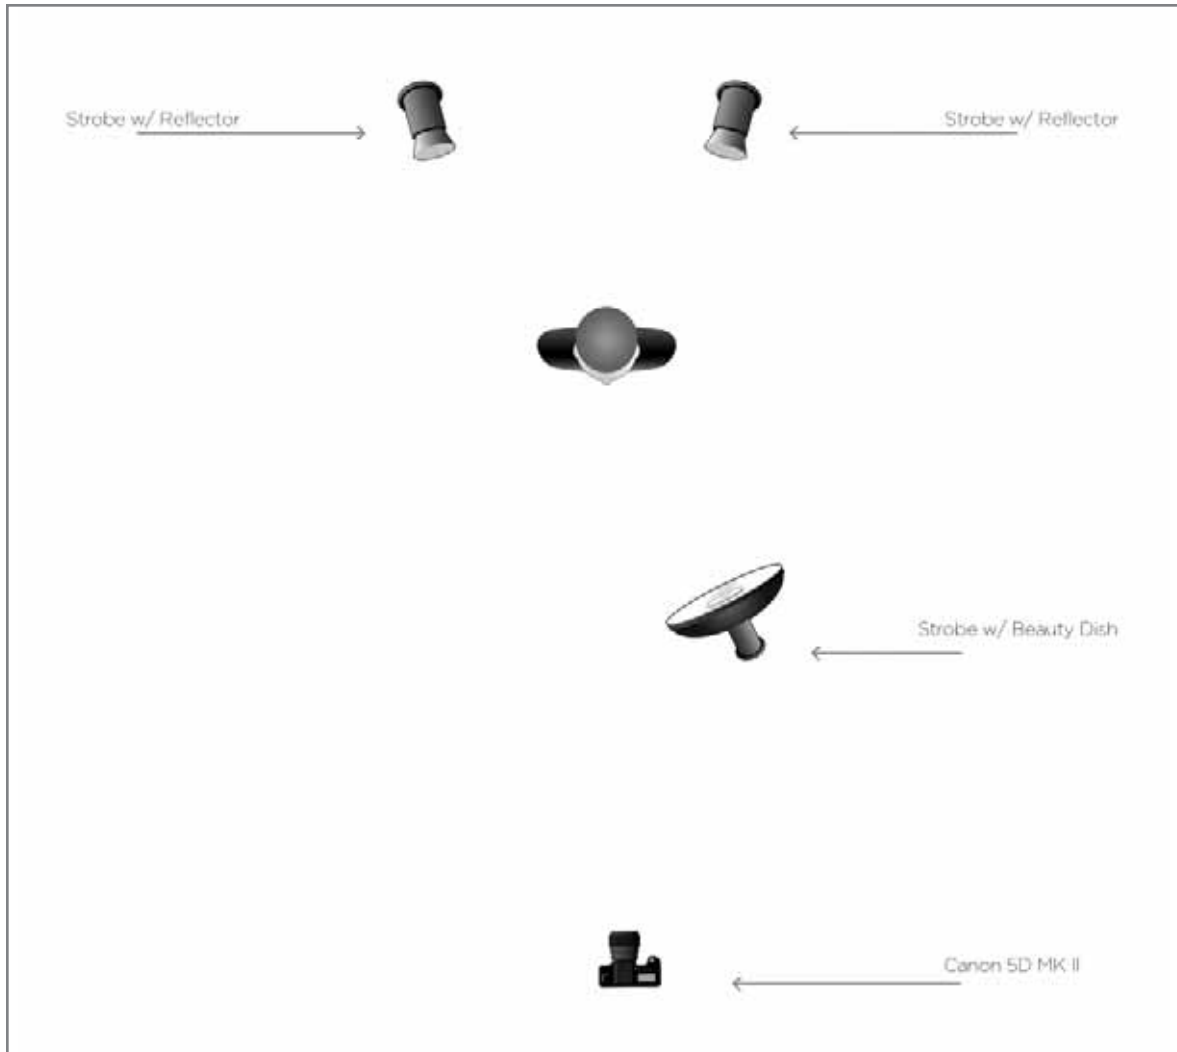

LIT

LIGHTING SKETCHES FROM
THE WORKBOOK OF HEIDI ANN

VOLUME ONE

IN THE GARDEN

EF 24-70mm f2.8L
1/160 sec @ f3.5
ISO 200

SUNSET

EF 70-200mm f2.8L IS
1/200 sec @ f25
ISO 100

WHIMSICAL WHITE

EF 24-70mm f2.8L

1/160 sec @ f18

ISO 100