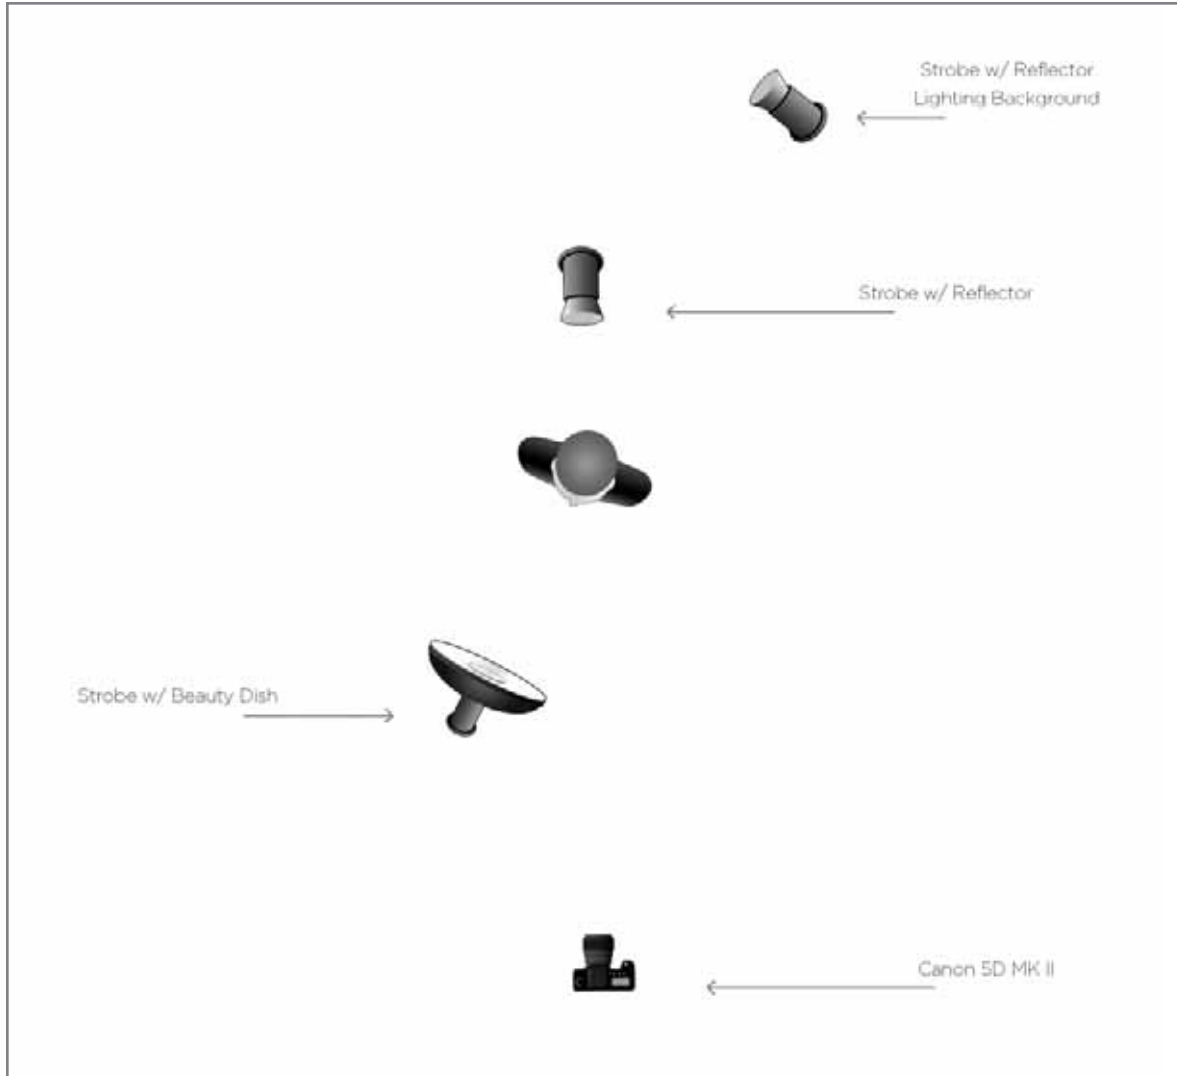

LIT

LIGHTING SKETCHES FROM
THE WORKBOOK OF HEIDI ANN

VOLUME ONE

IN THE GARDEN

EF 24-70mm f2.8L
1/160 sec @ f3.5
ISO 200

SUNSET

EF 70-200mm f2.8L IS
1/200 sec @ f25
ISO 100

WHIMSICAL WHITE

EF 24-70mm f2.8L

1/160 sec @ f18

ISO 100